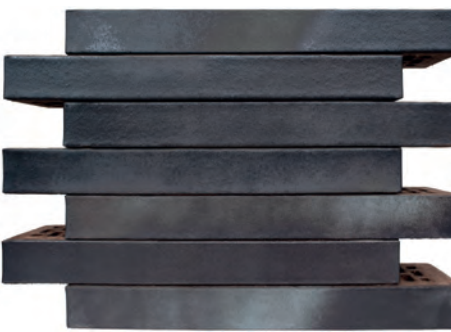

# CREST LINEA 490mm SERIES

This style of brick has become increasingly popular over the last few years. These stunning bricks certainly provide the opportunity to create a unique and striking appearance to both exterior and interior walls of any build. Crest skilfully underlines the horizontal of your facade and is produced in lengths of 490mm as standard.

## CREST LINEA 490mm LONG BRICK SERIES

< **Linea  
Discovery**

Available in  
490 x 90 x 52mm.

< **Linea  
Saturn**

Available in  
490 x 90 x 52mm.

< **Linea  
Apollo**

Available in  
490 x 90 x 52mm.

< **Linea  
Endeavour**

Available in  
490 x 90 x 52mm.

< **Linea  
Galactic**

Available in  
490 x 90 x 52mm.

< **Linea  
Atlantis**

Available in  
490 x 90 x 52mm.

Elegant, colourful  
and appealing