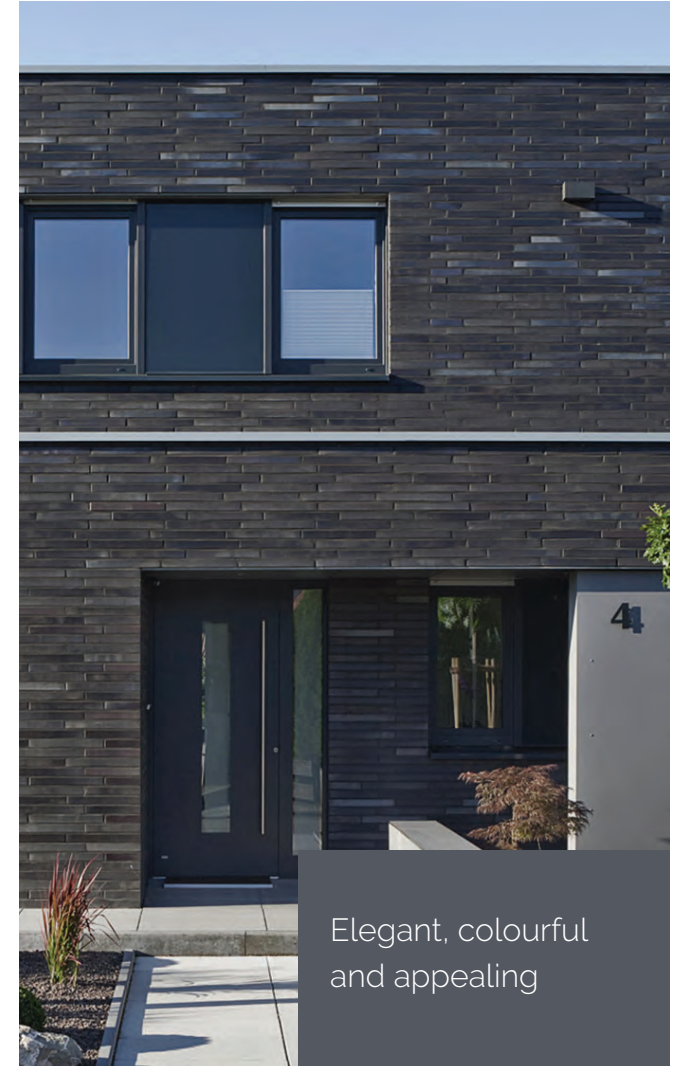

< **Linea
Endeavour**

Elegant, colourful
and appealing