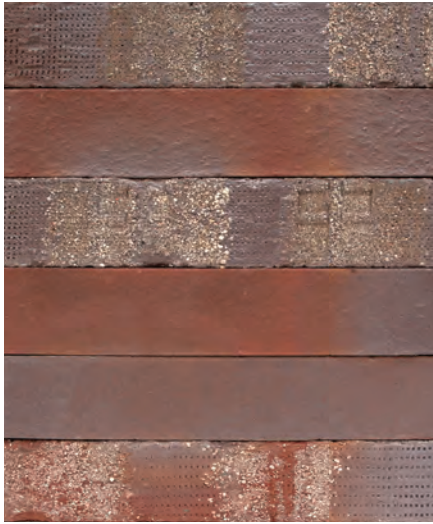

Linea Double Sided Bricks

The reverse side of the brick can be also used to great effect to give an alternative textures and finish with lighter highlights. We have selected a small selection below to show how you can mix and create your own style.

CREST LINEA REVERSE SIDE OPTION

< Linea
290 Series
Altair
Available in
290 x 90 x 52mm.