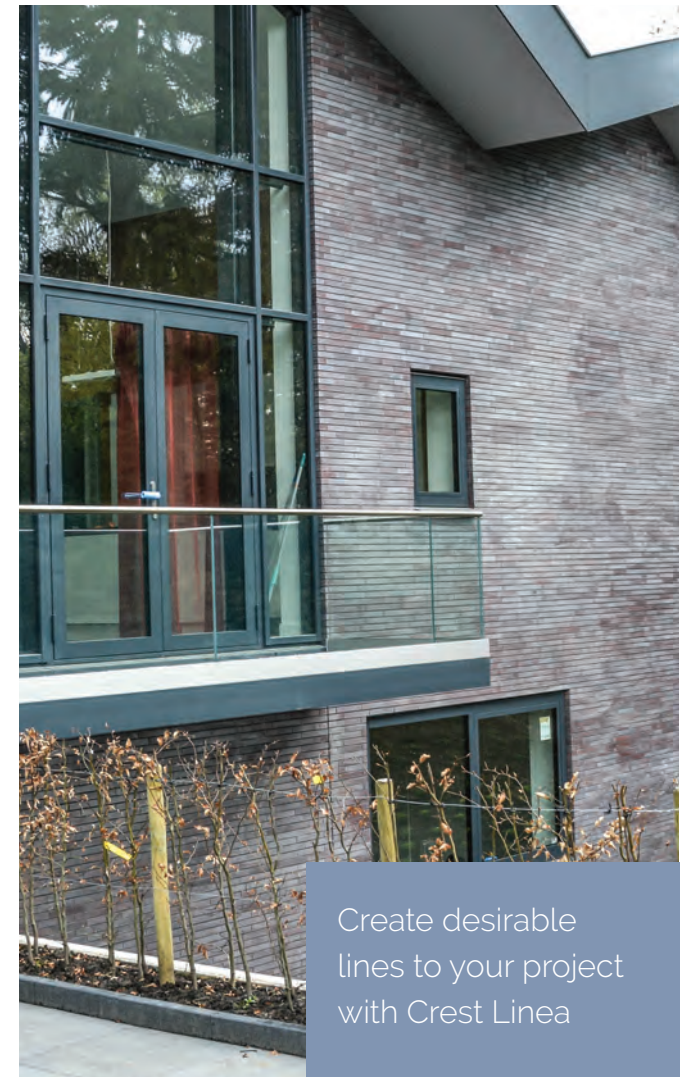

Create desirable
lines to your project
with Crest Linea