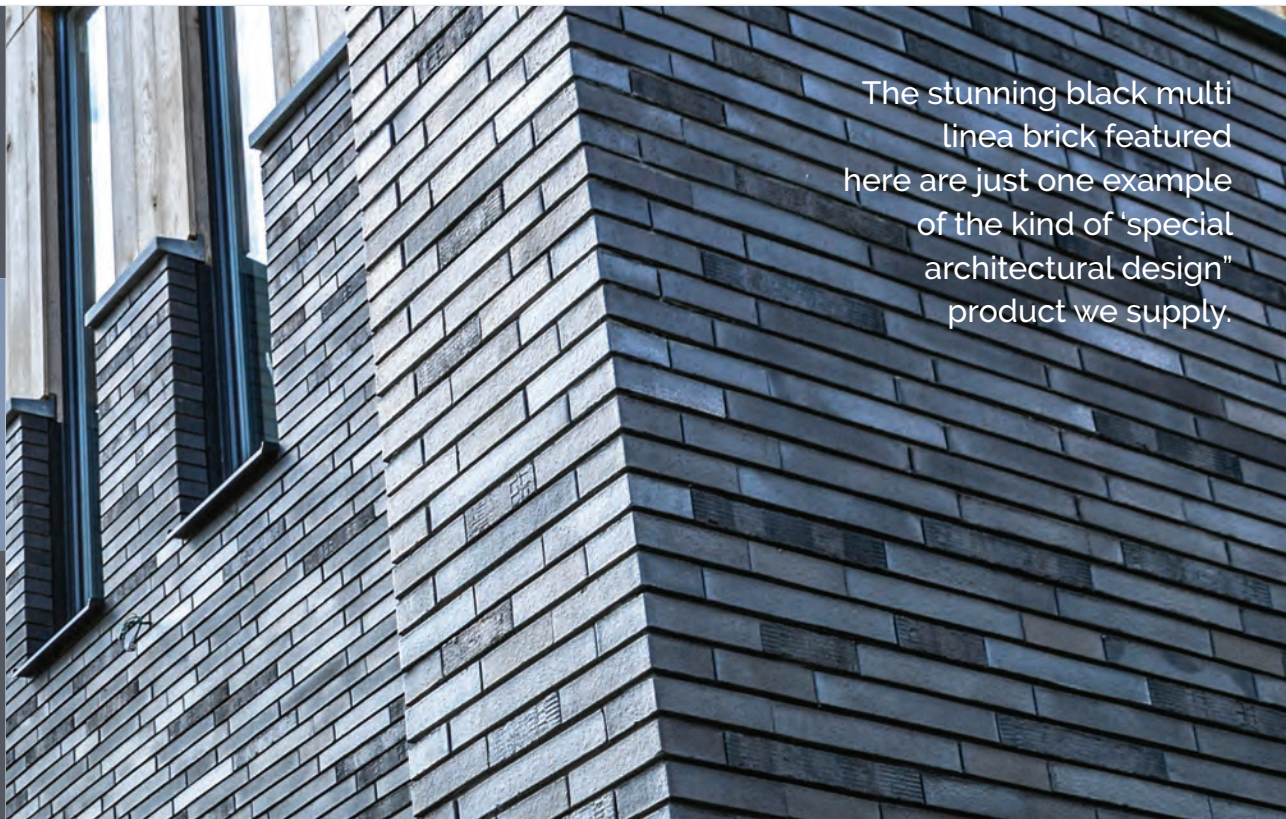

Technical Support

Need help with your bricks?
Please contact our team of
experienced professionals.

Customer Service

Telephone: 01430 432 667
Opening times:
Mon - Fri: 8.30am to 5.00pm

Crest are
members
of the Builders
Merchants
Federation
and UFEMAT

Head Office:

Crest Building Products
Howdenshire Way
Howden
East Yorkshire
DN14 7HZ

01430 432 667

01430 433 000

info@crest-bst.co.uk

www.crest-bst.co.uk

crest

The stunning black multi
linea brick featured
here are just one example
of the kind of 'special
architectural design"
product we supply.