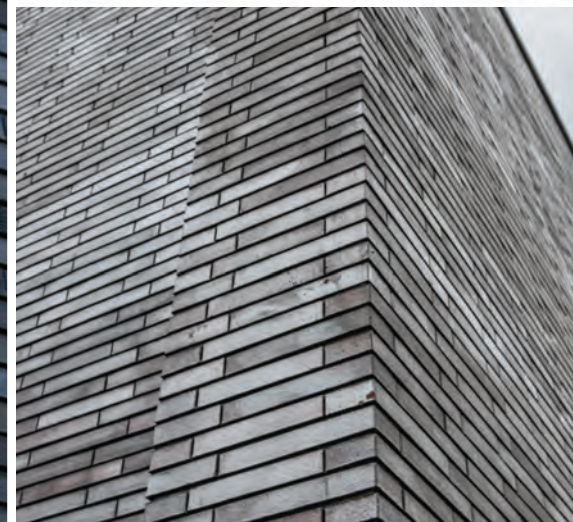

Technical Support

Need help with your bricks?
Please contact our team of
experienced professionals.

Customer Service

Telephone: 01430 432 667
Opening times:
Mon - Fri: 8.30am to 5.00pm

Crest are
members
of the Builders
Merchants
Federation
and UFEMAT

Head Office:

Crest Building Products
Howdenshire Way
Howden
East Yorkshire
DN14 7HZ

01430 432 667

01430 433 000

info@crest-bst.co.uk

www.crest-bst.co.uk

crest

The stunning black multi
linea brick featured
here are just one example
of the kind of 'special
architectural design"
product we supply.

Every effort has been made to ensure reasonable accuracy of all products shown in this brochure. The product colours shown in this publication can vary due to the limitations of the production process. With this in mind we advise all customers to view a sample of the actual product before ordering. The Crest Linea brick range is manufactured from natural raw materials and thus may be subject to slight colour variations, which can also enhance their general appearance. Please consider that being a natural product our clay bricks appearance can differ in various weather and lighting conditions. Crest reserve the right to change brick styles without notice. All products are subject to availability and the company's standard conditions of sale. 01/03/2021.